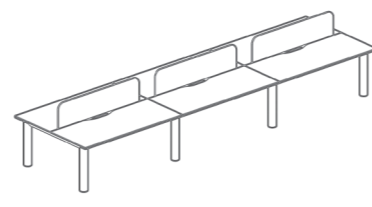

BACK-TO-BACK 6 POD