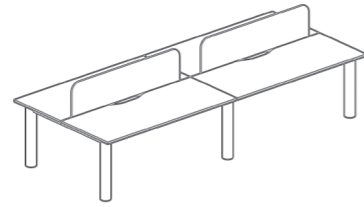

BACK-TO-BACK 4 POD

4 Users
Top - 600-800W x 1200-2400L
725H (700 + 25mm top)